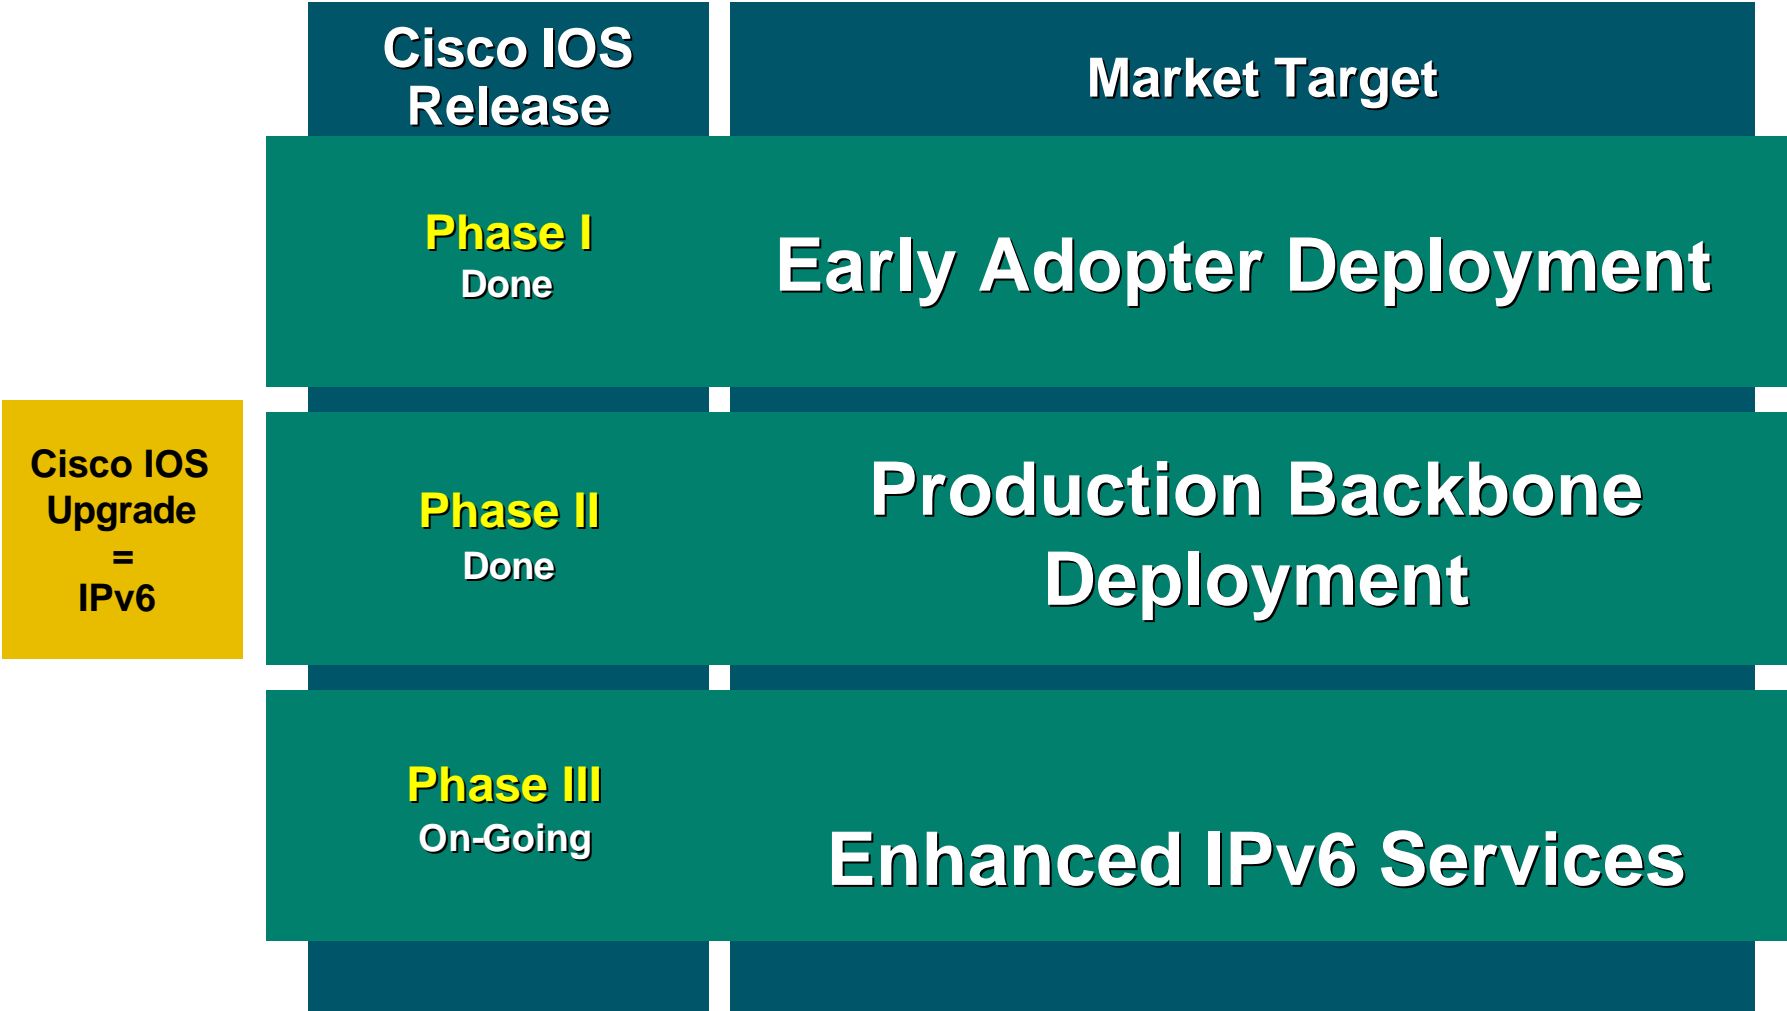

- **March 2001**
Cisco IOS IPv6 Phase I announcement
- **May 2001**
Cisco 12.2(2)T FCS
- **October 2001**
Cisco 12.0(19)ST1 FCS on 12000 series

- **December 2001**
Cisco IOS Phase 2 announcement
- Cisco partners on 6NET project
- **October 2002**
IPv6 Hardware assisted forwarding on Cisco 12000 series

- **IPv6 is Production Ready – Cisco IOS 12.3**
- **Cisco IOS IPv6 Phase III deliverables**
 - **FCS: OSPFv3, QoS, ISATAP, Multi-Topology IS-IS**
 - **EFT: Netflow IPv6, DHCPv6 PD, Radius IPv6, IPv6 Multicast, ...**
- **IPv6 Hardware Assisted Forwarding**
 - **Cat.6K/7600 Sup720**
 - **Cat. 3750**

2000

2001

2002

2003

Cisco IOS Roadmap: The Confluence of IPv4/IPv6

Cisco IOS IPv6 Release Positioning

Cisco.com

- **General Production – Cisco IOS 12.3M**
- **Core ISP & NREN – Cisco 12.0S on Cisco 12000 series**
- **ISP and Enterprise Infrastructure – Cisco IOS 12.2S**
- **Broadband Access – Cisco IOS 12.2(15)B**
- **Technology development – Cisco IOS 12.3T**

Cisco IOS IPv6 Phase I – Early Adopters

Cisco.com

Done

Feature Set	12.2T Also 12.3M	12.0S/ST (*)	12.2S
IPv6 Basic specifications (RFC 2460)	12.2(2)T	12.0(22)S/(21)ST	12.2(14)S
ICMPv6 (RFC 2463)	12.2(2)T	12.0(22)S/(21)ST	12.2(14)S
Neighbor Discovery (RFC 2461)	12.2(2)T	12.0(22)S/(21)ST	12.2(14)S
Stateless Auto-Configuration	12.2(2)T	12.0(22)S/(21)ST	12.2(14)S
RIPng (RFC 2080)	12.2(2)T	12.0(22)S/(21)ST	12.2(14)S
MP-BGP4 (RFC 2545 & 2858)	12.2(2)T	12.0(22)S/(21)ST	12.2(14)S
Configured & Automatic Tunnels	12.2(2)T	12.0(22)S/(21)ST	12.2(14)S
6to4 Tunnels (RFC 3056)	12.2(2)T	12.0(22)S/(21)ST	12.2(14)S
GRE Tunnels	12.2(4)T	N/A	12.2(14)S
Data Links (*) Ethernet, FDDI, PPP, HDLC ATM PVC & LAN-E, FR PVC	12.2(2)T	12.0(22)S/(21)ST	12.2(14)S
Applications Ping, Traceroute, Telnet, TFTP, DNA AAAA over IPv4, HTTP	12.2(2)T	12.0(22)S/(21)ST	12.2(14)S
Standard Access Control List	12.2(2)T	12.0(22)S/(21)ST	12.2(14)S