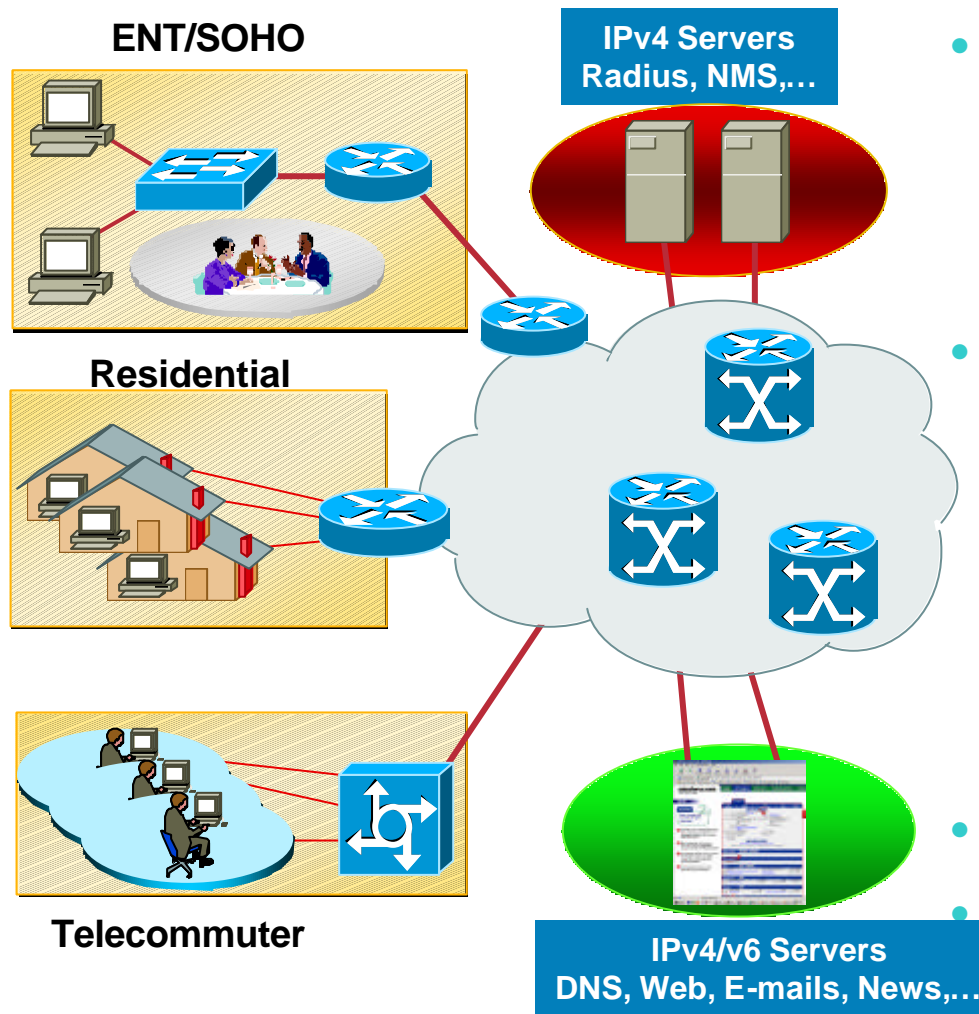

IPv6 Hardware Assistance

- Supervisor Engine 720
 - IPv6 hardware assisted forwarding
 - native IPv6 - + 20Mpps
 - IPv6 over IPv4 tunnels - 10Mpps
- dCEF720 (PFC3) modules
 - ie: 10GE
 - +200 Mpps

- Multicast
- IS-IS MT
- OSPFv3

Sync with
12.2S RLS3

Sup.2/MSFC2
Software
Forwarding

Cisco Catalyst 3750 Series Switches Roadmap

Cisco.com

Feature set inherited from 12.2S in Q1 CY04

12.1E release based at FCS
Update to 12.2S later, adding IPv6 support

IPv6 Hardware Assistance
• Investment protection

Cisco confidential & Proprietary

IPv6 on Broadband Infrastructure Overview

- **Data Link Layers**

 - PPPoA

 - PPPoE

 - RBE

- **AAA**

 - Cisco VSA

 - RFC 3162

 - 1/ Framed-IPv6-Prefix, Framed-IPv6-Route, Framed-IPv6-Pool

 - 2/ Framed-Interface-Id, Login-IPv6-Host

- **IPv6 Prefix Pools**

- **DHCPv6 Prefix Delegation**

 - Stateless DHCPv6**